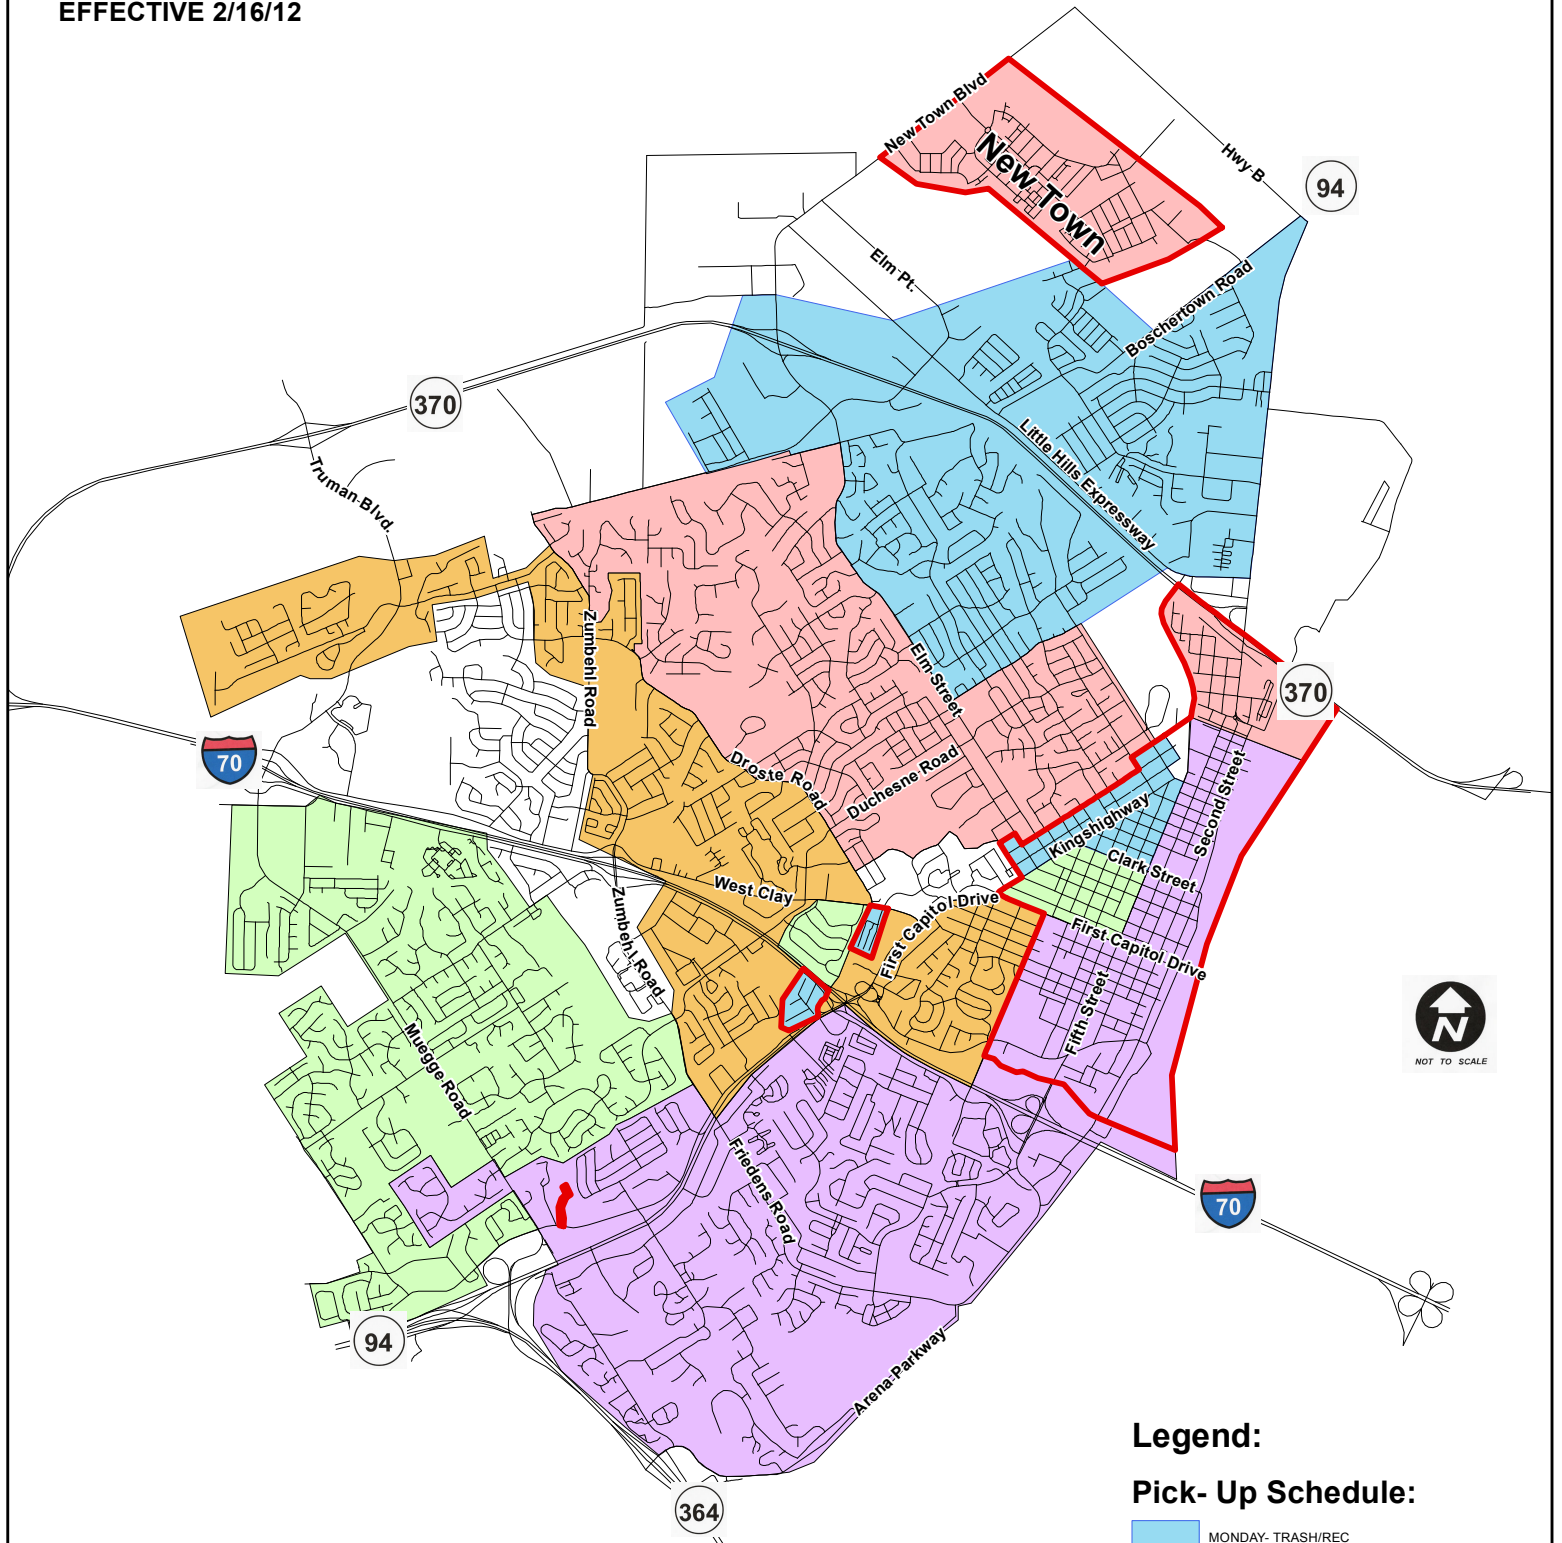

ALLIED WASTE SERVICES

PICK UP SCHEDULE

EFFECTIVE 2/16/12

NOT TO SCALE

Legend:

Pick- Up Schedule:

- MONDAY- TRASH/REC
FRIDAY- YARD WASTE
- TUESDAY- TRASH/REC
MONDAY- YARD WASTE
- WEDNESDAY- TRASH/REC
THURSDAY- YARD WASTE
- THURSDAY- TRASH/REC
WEDNESDAY- YARD WASTE
- FRIDAY- TRASH/ REC
THURSDAY- YARD WASTE

* Areas Highlighted in Red are Wednesday Yard Pickup

Map By: CWL