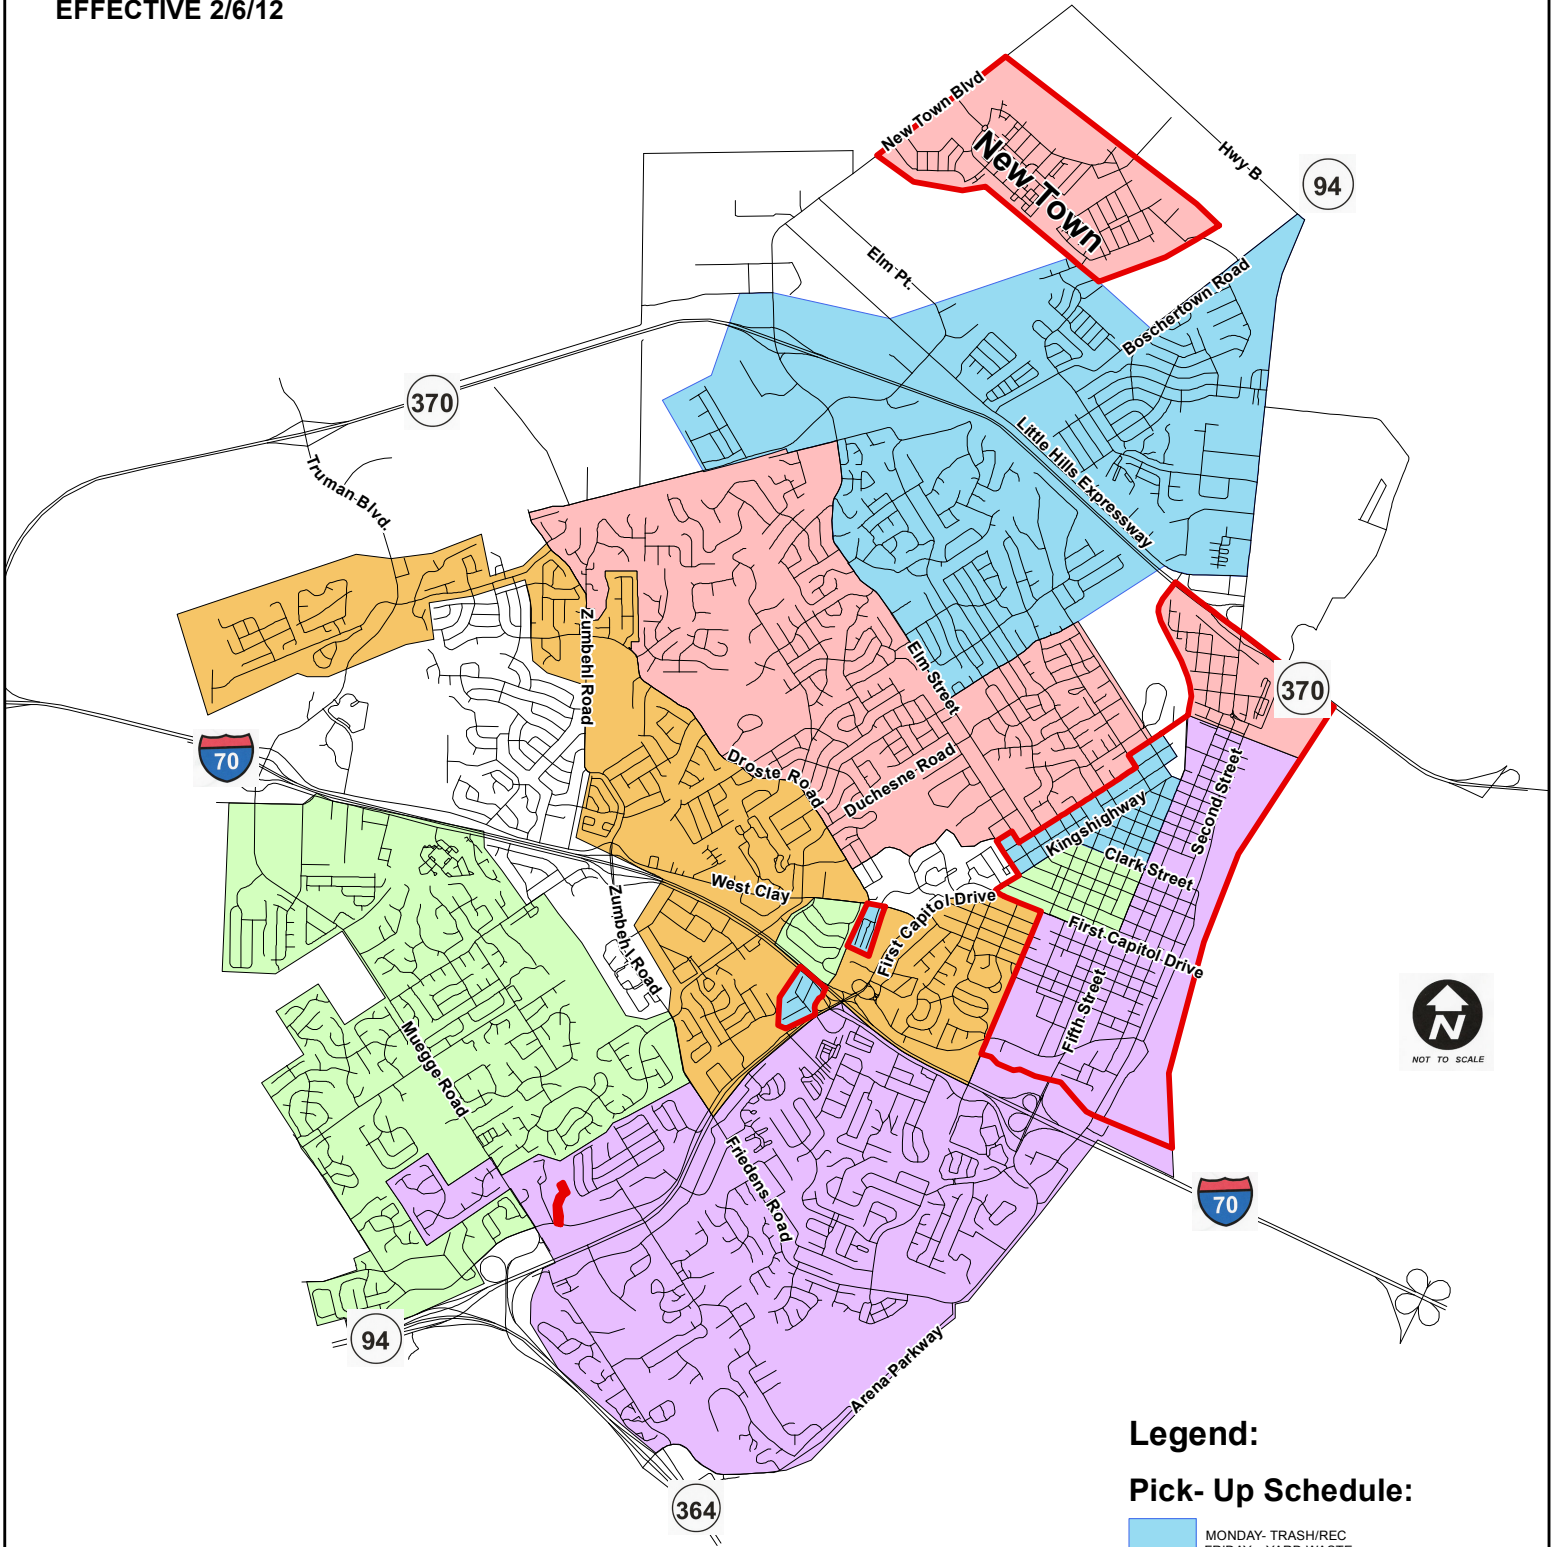

ALLIED WASTE SERVICES

PICK UP SCHEDULE

EFFECTIVE 2/6/12

Legend:

Pick- Up Schedule:

- MONDAY- TRASH/REC
FRIDAY- YARD WASTE
- TUESDAY- TRASH/REC
MONDAY- YARD WASTE
- WEDNESDAY- TRASH/REC
THURSDAY- YARD WASTE
- THURSDAY- TRASH/REC
WEDNESDAY- YARD WASTE
- FRIDAY- TRASH/ REC
THURSDAY- YARD WASTE

* Areas Highlighted in Red are Wednesday Yard Pickup

Map By: CWL