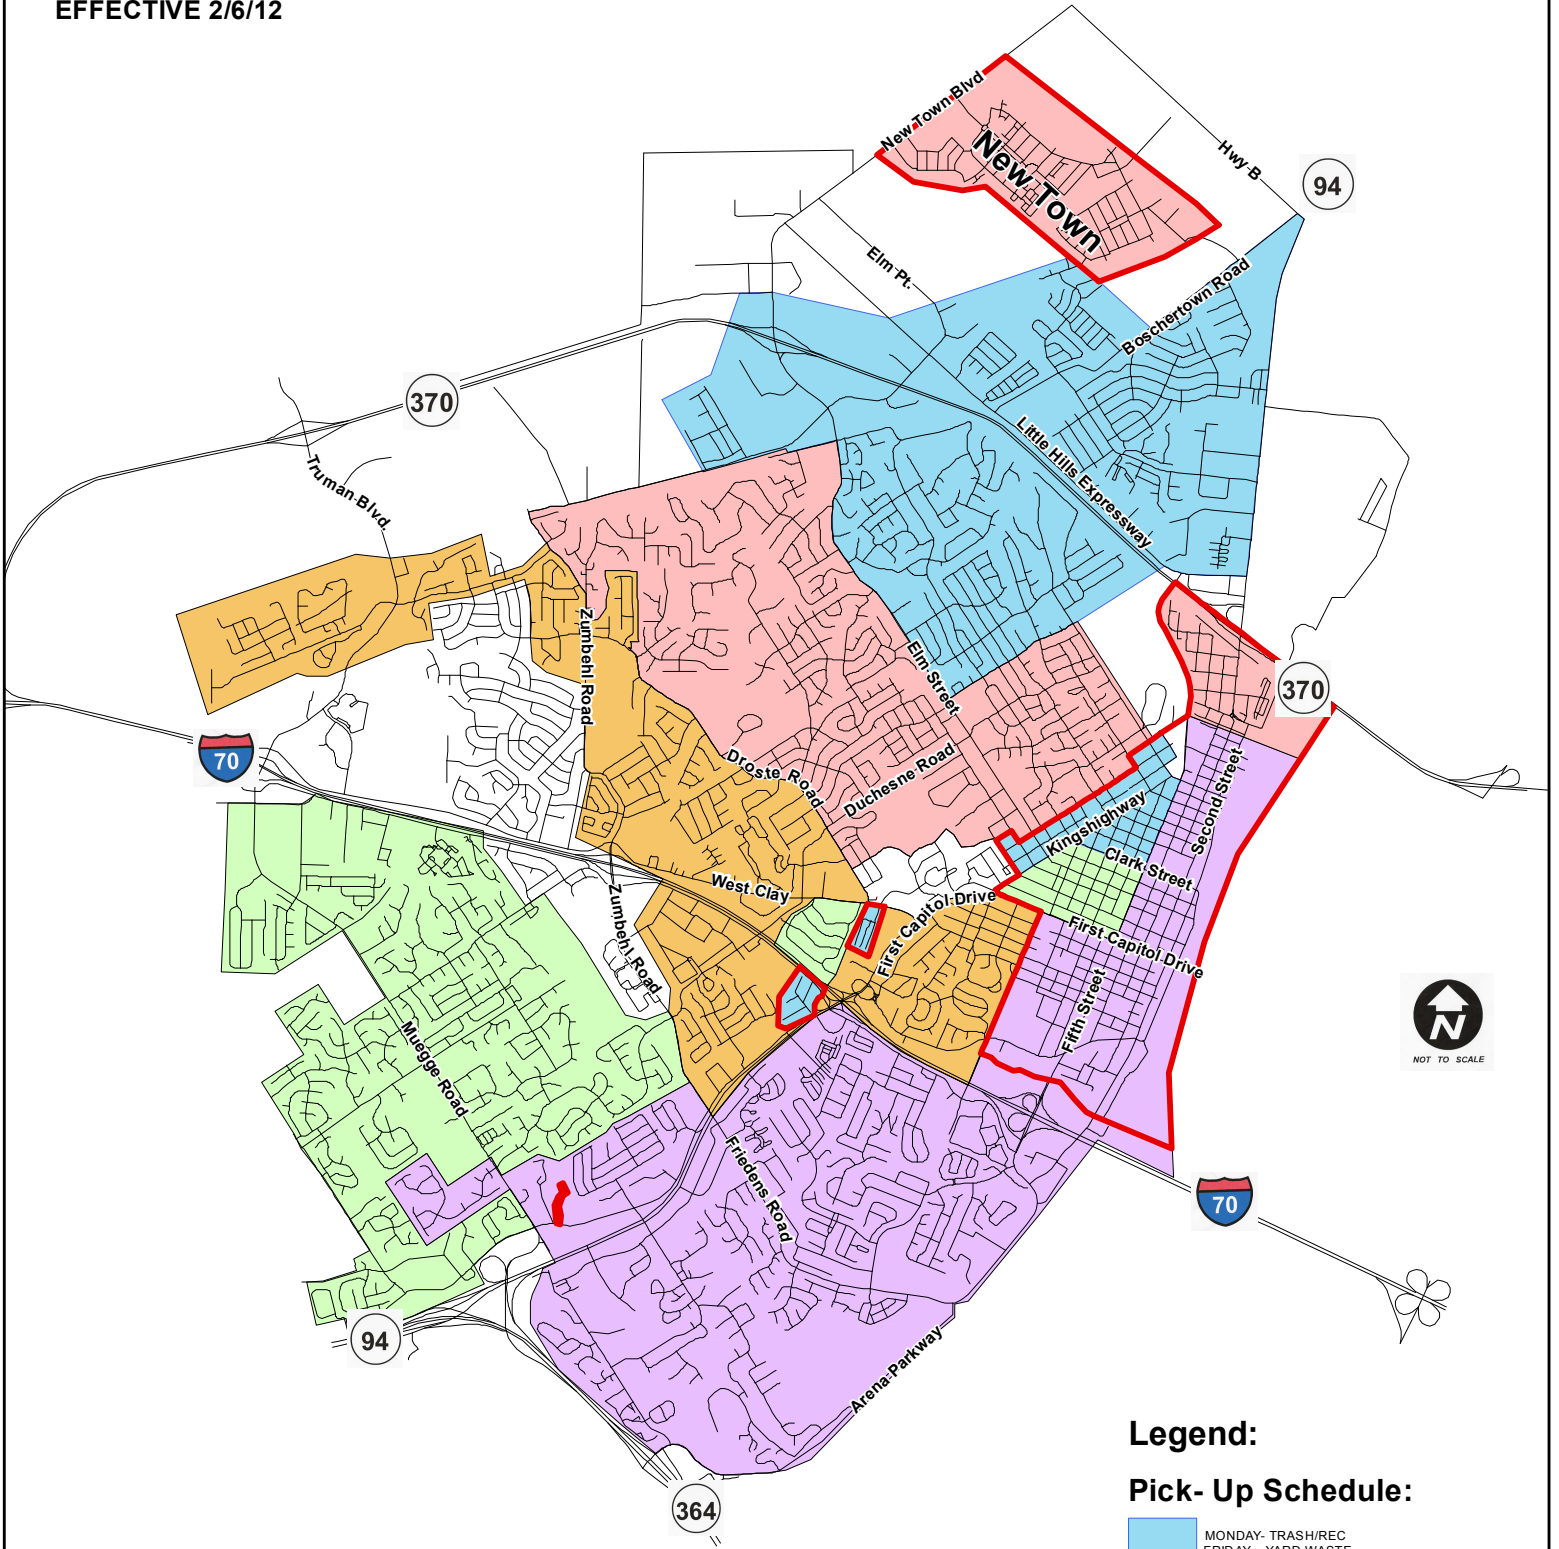

ALLIED WASTE SERVICES

PICK UP SCHEDULE

EFFECTIVE 2/6/12

Legend:

Pick- Up Schedule:

- MONDAY- TRASH/REC
FRIDAY- YARD WASTE
- TUESDAY- TRASH/REC
MONDAY- YARD WASTE
- WEDNESDAY- TRASH/REC
TUESDAY- YARD WASTE
- THURSDAY- TRASH/REC
WEDNESDAY- YARD WASTE
- FRIDAY- TRASH/REC
THURSDAY- YARD WASTE

* Areas Highlighted in Red are Wednesday Yard Pickup

REV. 3/14/12
Map By: CWL